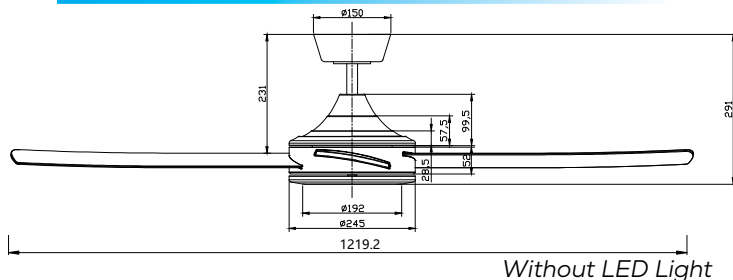

Dimensions

6 YEAR WARRANTY

3 YEARS IN HOME
12 MONTHS REMOTE & RECEIVER

BREEZE SILENT AC

4 Blade 48" 1220mm

Features

AERODYNAMIC DESIGN

Increased airflow for better cooling