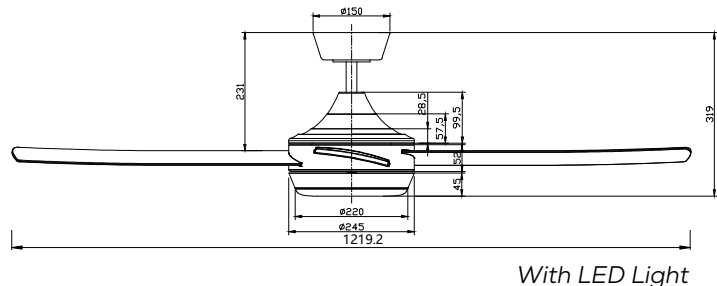

Dimensions