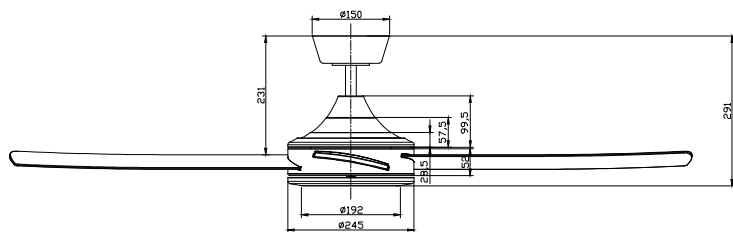

Dimensions

Without LED Light