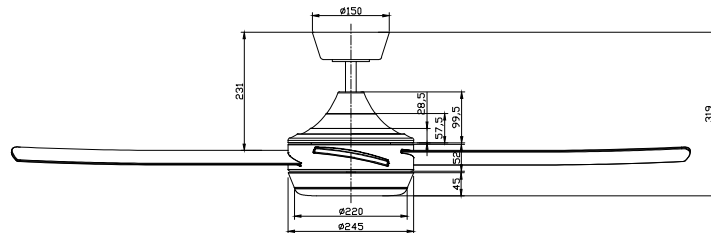

Includes

- 1 x Ceiling Fan
- 1 x 3 Speed Wall Controller
- 1 x Instruction Manual
- 1 x Hardware Pack

Available Extras

- 900mm Extension Rod
- Retrofittable LED Light Kit
- Remote Control

Dimensions

Without LED Light