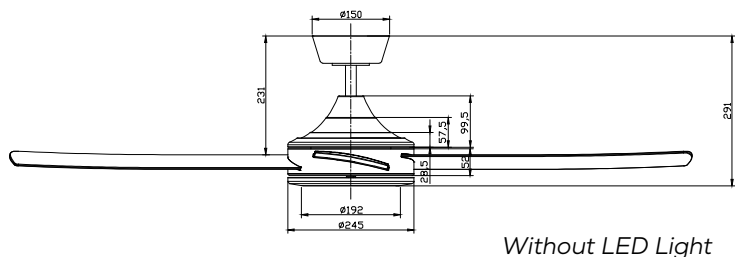

SPEED 1	TBA	4,600 m ³ /hr	76 RPM
SPEED 2			
SPEED 3			
SPEED 4			
SPEED 5			
SPEED 6	38W	15,065 m ³ /hr	223 RPM

Dimensions

Includes

- 1 x Ceiling Fan (With or Without CCT LED Light)
- 1 x Remote Control
- 1 x Instruction Manual
- 1 x Hardware Pack