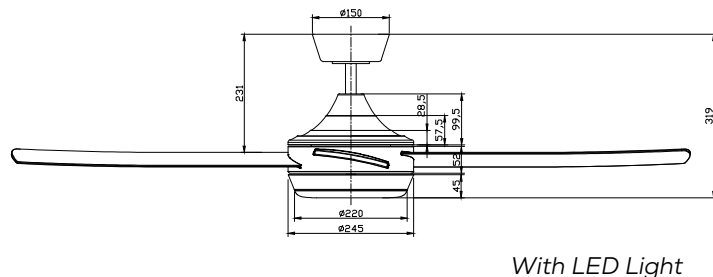

SPEED 1	TBA	4,600 m ³ /hr	76 RPM
SPEED 2			
SPEED 3			
SPEED 4			
SPEED 5			
SPEED 6	38W	15,065 m ³ /hr	223 RPM

Dimensions

Includes

- 1 x Ceiling Fan (With or Without CCT LED Light)
- 1 x Remote Control
- 1 x Instruction Manual
- 1 x Hardware Pack