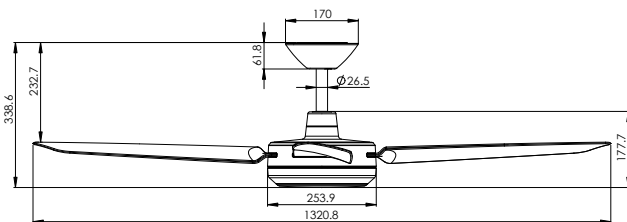

With LED Light

Includes

- 1 x Ceiling Fan (With or Without CCT LED Light)
- 1 x Remote Control
- 1 x Instruction Manual
- 1 x Hardware Pack
- 1 x Hangsure Canopy Bracket

Available Extras

- 900mm Extension Rod
- DC Wall Controller
- Raked Ceiling Kit