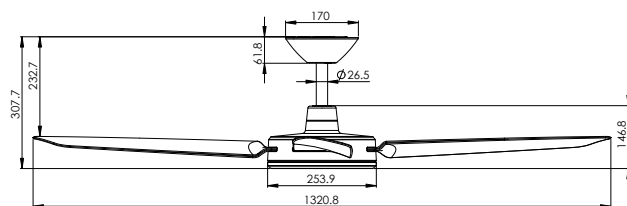

Dimensions

Without LED Light