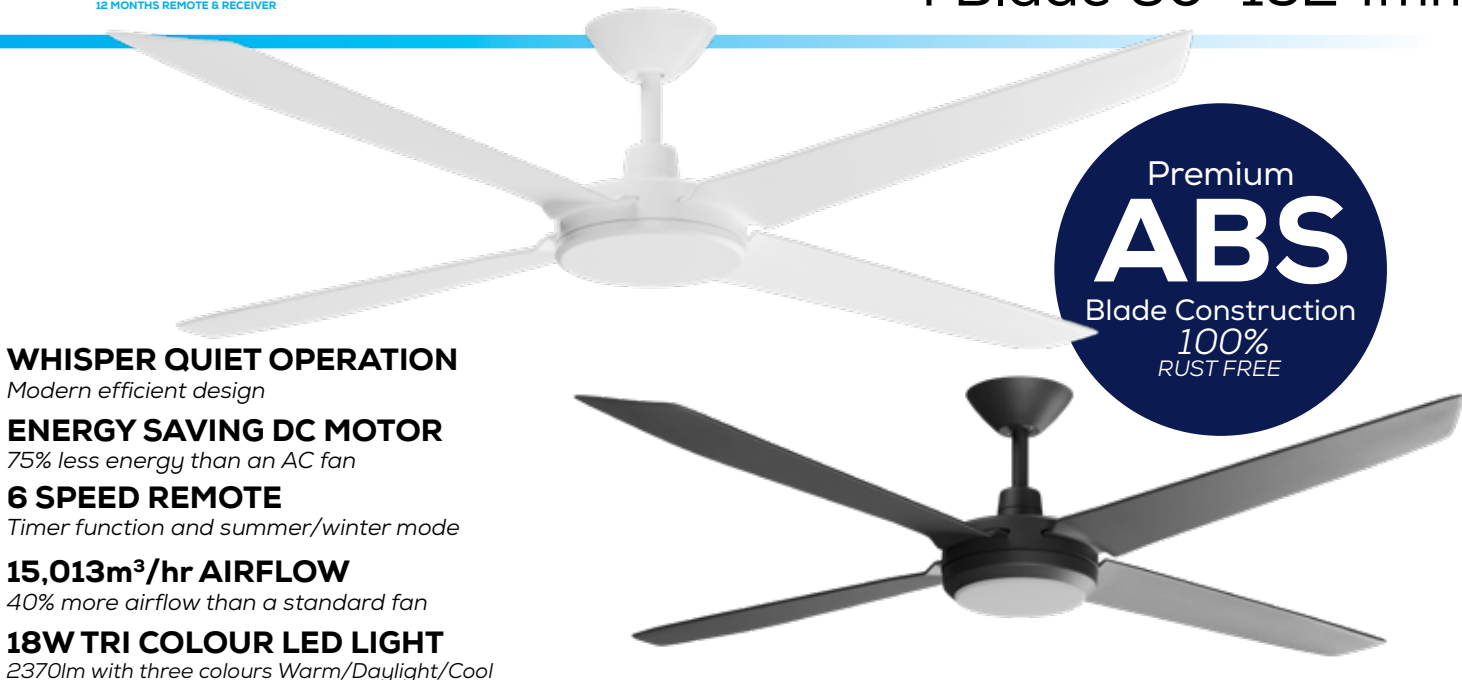

**6 YEAR
WARRANTY**

3 YEARS IN HOME
12 MONTHS REMOTE & RECEIVER

ENVIRO

4 Blade 60" 1524mm

WHISPER QUIET OPERATION

Modern efficient design

ENERGY SAVING DC MOTOR

75% less energy than an AC fan

6 SPEED REMOTE

Timer function and summer/winter mode

15,013m³/hr AIRFLOW

40% more airflow than a standard fan

18W TRI COLOUR LED LIGHT

2370lm with three colours Warm/Daylight/Cool

Premium
ABS
Blade Construction
100%
RUST FREE

**60
INCH**
1530mm

**RUST
FREE**
ABS

**ULTRA
QUIET**

**15,013m³/hr
AIRFLOW**

**ENERGY
EFFICIENT
DC MOTOR**

Covered Use
**INDOOR +
OUTDOOR
USAGE**

**WALL
CONTROLLER**
Summer/Winter Mode
6 SPEED

**REMOTE
INCLUDED**

ENERGY SAVING DC MOTOR

75% less energy than an AC fan

6 SPEED REMOTE

Timer function and summer/winter mode

15,013m³/hr AIRFLOW

40% more airflow than a standard fan

18W TRI COLOUR LED LIGHT

2370lm with three colours Warm/Daylight/Cool