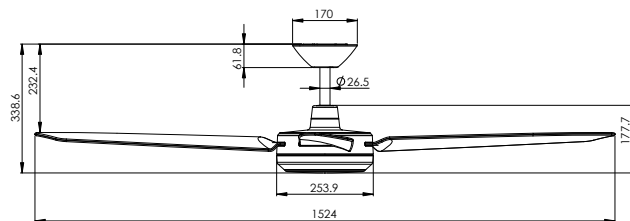

With LED Light

Includes

- 1 x Ceiling Fan (With or Without CCT LED Light)
- 1 x Remote Control
- 1 x Instruction Manual
- 1 x Hardware Pack
- 1 x Hangsure Canopy Bracket

Available Extras

- 900mm Extension Rod
- DC Wall Controller
- Raked Ceiling Kit