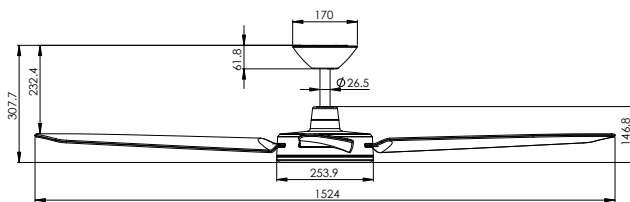

Dimensions

Without LED Light