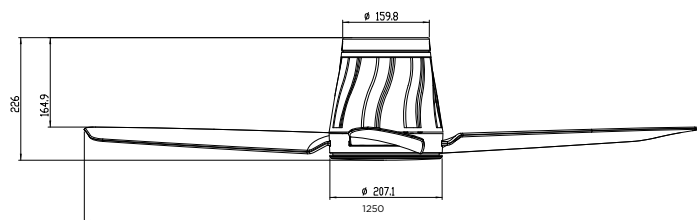

Airflow Specifications

SPEED	Power	Airflow	Notes
SPEED 1	TBA	TBA	TBA
SPEED 2			
SPEED 3			
SPEED 4			
SPEED 5			
SPEED 6	26W	11,820m ³ /hr	TBA

Dimensions

Without LED Light

With LED Light

Includes

- 1 x Ceiling Fan (With or Without CCT LED Light)
- 1 x Remote Control
- 1 x Instruction Manual
- 1 x Hardware Pack