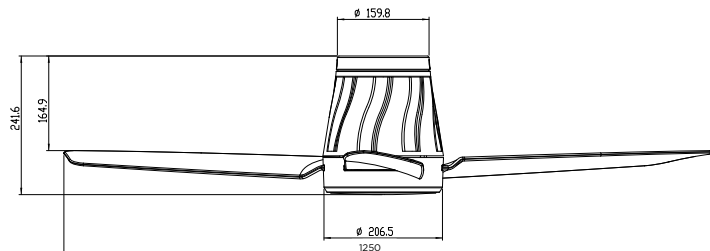

Airflow Specifications

SPEED	Power	Airflow	Notes
SPEED 1	TBA	TBA	TBA
SPEED 2			
SPEED 3			
SPEED 4			
SPEED 5			
SPEED 6	26W	11,820m ³ /hr	TBA

Dimensions

Without LED Light

With LED Light

Includes

- 1 x Ceiling Fan (With or Without CCT LED Light)
- 1 x Remote Control
- 1 x Instruction Manual
- 1 x Hardware Pack