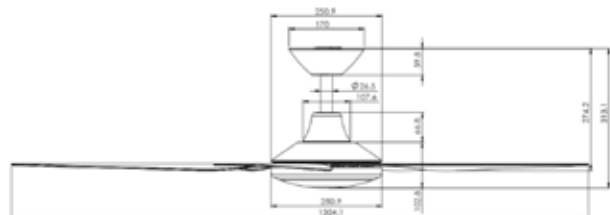

TIMER

Airflow Specifications

SPEED 1	TBA	TBA	83 RPM
SPEED 2			
SPEED 3			
SPEED 4			
SPEED 5			
SPEED 6	26W	14,928 m ³ /hr	198 RPM

Dimensions

Without LED Light

With LED Light

Includes

- 1 x Ceiling Fan (With or Without CCT LED Light)
- 1 x Remote Control
- 1 x Instruction Manual
- 1 x Hardware Pack