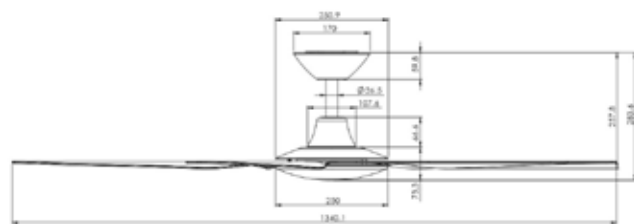

TIMER

Airflow Specifications

SPEED 1	TBA	TBA	83 RPM
SPEED 2			
SPEED 3			
SPEED 4			
SPEED 5			
SPEED 6	26W	14,928 m ³ /hr	198 RPM

Dimensions

Without LED Light

With LED Light

Includes

- 1 x Ceiling Fan (With or Without CCT LED Light)
- 1 x Remote Control
- 1 x Instruction Manual
- 1 x Hardware Pack