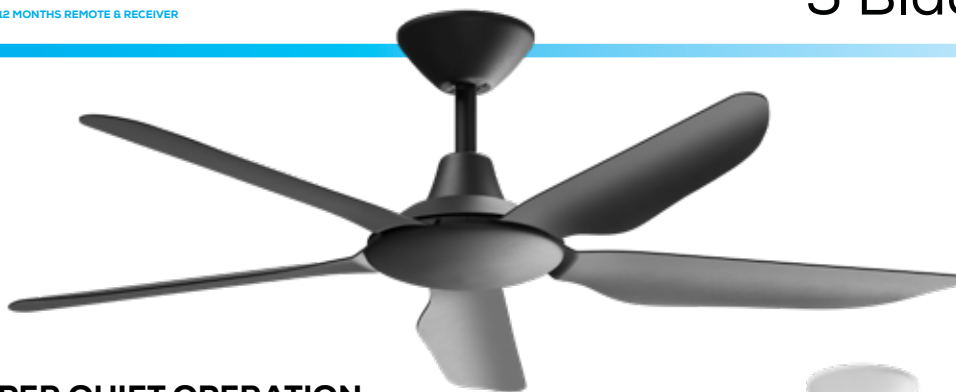

**6 YEAR
WARRANTY**

3 YEARS IN HOME
12 MONTHS REMOTE & RECEIVER

STORM

5 Blade 52" 1340mm

Premium
ABS
Construction
100%
RUST FREE

WHISPER QUIET OPERATION

Modern efficient design

ENERGY SAVING DC MOTOR

75% less energy than an AC fan

6 SPEED REMOTE

Timer function and summer/winter mode

14,928m³/hr AIRFLOW

40% more airflow than a standard fan

18W TRI COLOUR LED LIGHT

2370lm with three colours Warm/Daylight/Cool

**52
INCH**
1340mm

**RUST
FREE**
ABS

CCT
18W TRI COLOUR
LED

**ENERGY
SAVING**
DC MOTOR

**WHISPER
QUIET**

**REMOTE
INCLUDED**
Summer/Winter Mode
6 SPEED

**14,928m³/hr
AIRFLOW**

Covered Use
INDOOR +
OUTDOOR
USAGE

Matt Black With Light

Specifications

Model Name	Storm
Model Numbers	STO-552-WH STO-552-BK STO-552-WH-LIGHT STO-552-BK-LIGHT
Colours Available	White and Matt Black
Warranty	6 Years (3 Years In-Home, 3 Year Parts Only, 12 Month Remote and Receiver)
Diameter	1340mm (52")
Ceiling to Blades	263.6mm with light 245.9mm without light
Material	ABS - Non Corrosive Plastic
Blade Pitch	14°
Raked Ceiling Compatibility	Maximum 38° (with accessory)
Installation Locations	Indoor/Outdoor Undercover
Motor Type	DC
Light Kit	18W CCT 3000K / 4000K / 6000K 1443lm / 2370lm / 2123lm
Weight	6.4 kg with light 5.8 kg without light