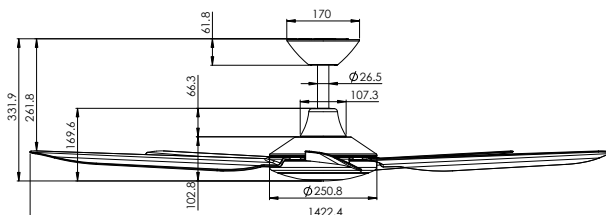

TIMER

Airflow Specifications

SPEED	1	2	3	4	5	6
TBA	TBA	TBA	TBA	TBA	TBA	TBA
Power						26W
Airflow						16,003 m ³ /hr
RPM						198 RPM

Dimensions

Without LED Light

With LED Light

Includes

- 1 x Ceiling Fan (With or Without CCT LED Light)
- 1 x Remote Control
- 1 x Instruction Manual
- 1 x Hardware Pack