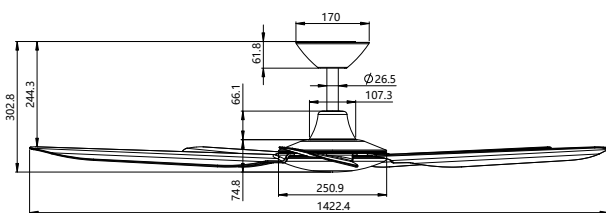

Dimensions

Without LED Light