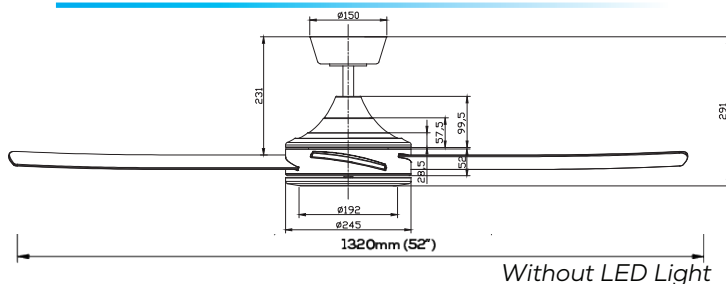

Dimensions

Includes

- 1 x Ceiling Fan (With or Without CCT LED Light)
- 1 x Remote Control
- 1 x Instruction Manual
- 1 x Hardware Pack
- 1 x Hangsure Canopy Bracket

Available Extras

- 900mm Extension Rod
- Raked Ceiling Kit