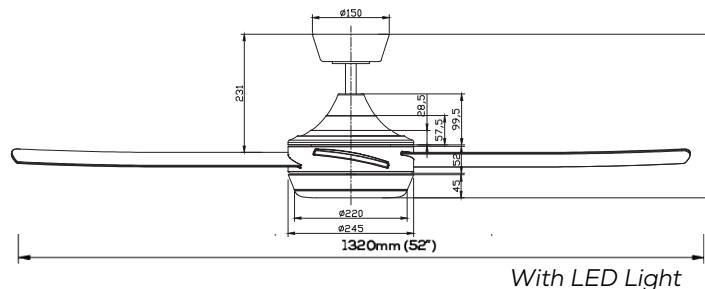

Dimensions

Includes

- 1 x Ceiling Fan (With or Without CCT LED Light)
- 1 x Remote Control
- 1 x Instruction Manual
- 1 x Hardware Pack
- 1 x Hangsure Canopy Bracket

Available Extras

- 900mm Extension Rod
- Raked Ceiling Kit