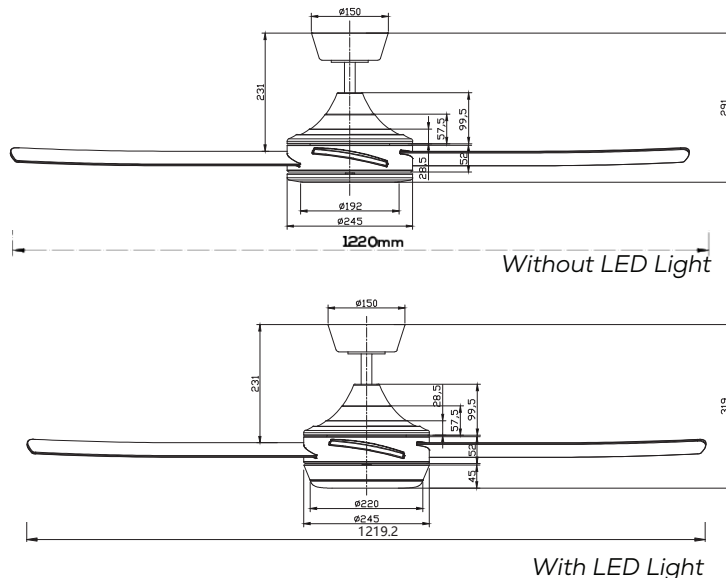

Dimensions