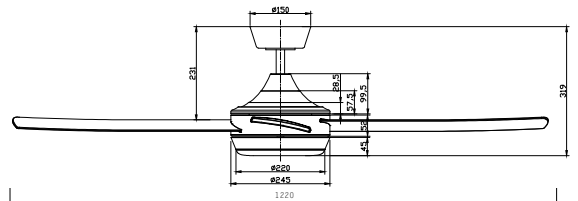

WITH LIGHT DIMENSIONS

Includes

- 1 x Ceiling Fan
- 1 x 3 Speed Wall Controller
- 1 x Instruction Manual
- 1 x Hardware Pack
- 1 x Hangsure Canopy Bracket

Available Extras

- 900mm Extension Rod
- Retrofittable LED CCT Light Kit