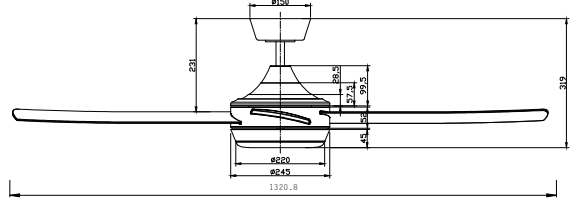

WITH LIGHT DIMENSIONS

Includes

- 1 x Ceiling Fan
- 1 x 3 Speed Wall Controller
- 1 x Instruction Manual
- 1 x Hardware Pack
- 1 x Hangsure Canopy Bracket

Available Extras

- 900mm Extension Rod
- Retrofittable LED CCT Light Kit