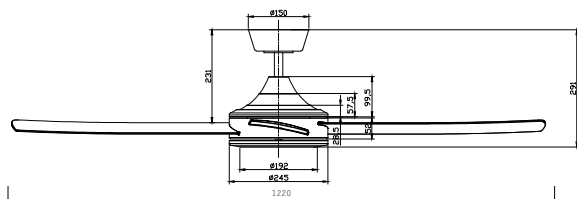

NO LIGHT DIMENSIONS

WITH LIGHT DIMENSIONS

Includes

- 1 x Ceiling Fan
- 1 x Remote Control
- 1 x Instruction Manual
- 1 x Hardware Pack
- 1 x Hangsure Canopy Bracket

Available Extras

- 900mm Extension Rod
- Retrofittable LED CCT Light Kit