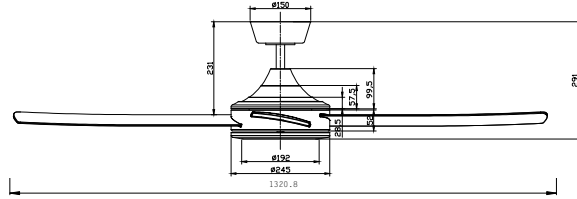

NO LIGHT DIMENSIONS

WITH LIGHT DIMENSIONS

Includes

- 1 x Ceiling Fan
- 1 x Remote Control
- 1 x Instruction Manual
- 1 x Hardware Pack
- 1 x Hangsure Canopy Bracket

Available Extras

- 900mm Extension Rod
- Retrofittable LED CCT Light Kit