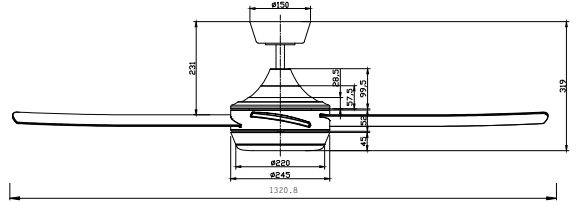

48 INCH

	WATTS	AIRFLOW	RPM
SPEED 1	TBA	4,095 m ³ /hr	89
SPEED 2 - 5	TBA	TBA	TBA
SPEED 6	38W	13,040 m ³ /hr	251

52 INCH

	WATTS	AIRFLOW	RPM
SPEED 1	TBA	4,600 m ³ /hr	76
SPEED 2 - 5	TBA	TBA	TBA
SPEED 6	38W	15,065 m ³ /hr	223

NO LIGHT DIMENSIONS

WITH LIGHT DIMENSIONS

Includes

- 1 x Ceiling Fan
- 1 x Remote Control
- 1 x Instruction Manual
- 1 x Hardware Pack
- 1 x Hangsure Canopy Bracket

Available Extras

- 900mm Extension Rod
- Retrofittable LED CCT Light Kit

Shipping

	48 INCH	52 INCH
Package Dimensions	630mm x 310mm x 290mm	635mm x 320mm x 290mm
Package Weight	6.5 kg	7 kg