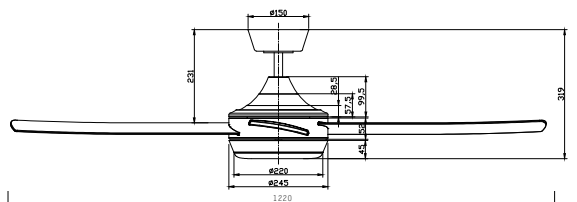

48 INCH

	WATTS	AIRFLOW	RPM
SPEED 1	TBA	4,095 m ³ /hr	89
SPEED 2 - 5	TBA	TBA	TBA
SPEED 6	38W	13,040 m ³ /hr	251

52 INCH

	WATTS	AIRFLOW	RPM
SPEED 1	TBA	4,600 m ³ /hr	76
SPEED 2 - 5	TBA	TBA	TBA
SPEED 6	38W	15,065 m ³ /hr	223

NO LIGHT DIMENSIONS

WITH LIGHT DIMENSIONS

Includes

- 1 x Ceiling Fan
- 1 x Remote Control
- 1 x Instruction Manual
- 1 x Hardware Pack
- 1 x Hangsure Canopy Bracket

Available Extras

- 900mm Extension Rod
- Retrofittable LED CCT Light Kit

Shipping

	48 INCH	52 INCH
Package Dimensions	630mm x 310mm x 290mm	635mm x 320mm x 290mm
Package Weight	6.5 kg	7 kg