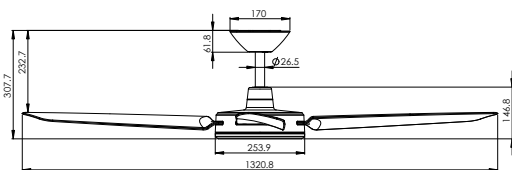

NO LIGHT DIMENSIONS