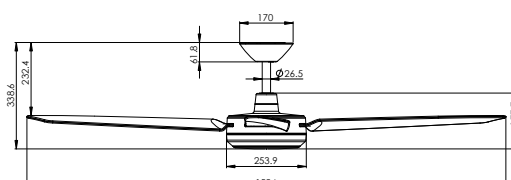

WITH LIGHT DIMENSIONS

Includes

- 1 x Ceiling Fan (With or Without CCT LED Light)
- 1 x Remote Control
- 1 x Instruction Manual
- 1 x Hardware Pack
- 1 x Hangsure Canopy Bracket

Available Extras

- 900mm Extension Rod
- Raked Ceiling Kit
- DC Wall Controller