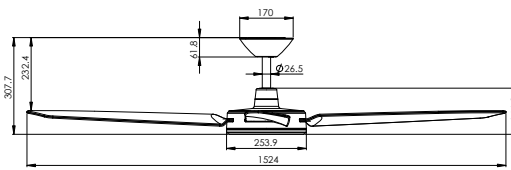

NO LIGHT DIMENSIONS