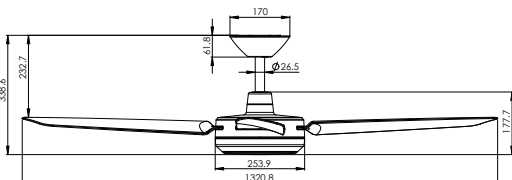

WITH LIGHT DIMENSIONS

Includes

- 1 x Ceiling Fan (With or Without CCT LED Light)
- 1 x Remote Control
- 1 x Instruction Manual
- 1 x Hardware Pack
- 1 x Hangsure Canopy Bracket

Available Extras

- 900mm Extension Rod
- Raked Ceiling Kit
- DC Wall Controller