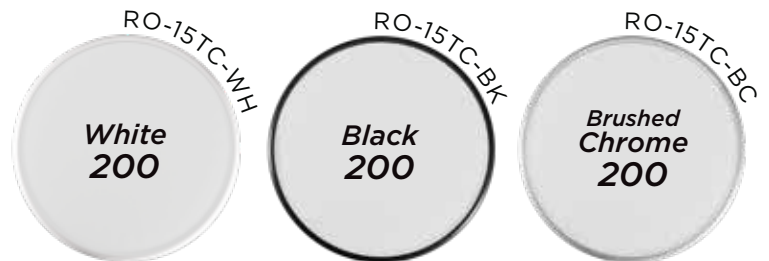

Finish Options