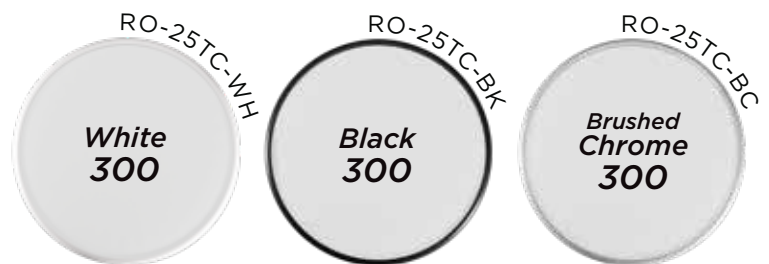

Robin 300

25W LED

TRI-COLOUR OYSTER

3 Years Warranty*

Replacement

Moody (in a Good Way)

with Tri-Colour Technology. 3000K - 4000K - 5000K (Warm - Neutral - Cool) to Match your Mood

"Watts" the Power Usage?

Efficient and bright 25W LED

Make Life a Little Brighter

2250lm - 2375lm - 2300lm (Equivalent to a 120W-130W Incandescent Globe)

Tailor to your Space

with Numerous Finish + Size Options to Match your Unique Style Perfectly

Wattage	25W
Dimmable	Yes With Leading and Trailing Edge Dimmers
Materials	ABS
CRI	80+
IP Rating	IP54
Beam Angle	120°
Warranty	3 Year Replacement *2 Year PLUS 1 Year Upon Product Registration

Finish Options