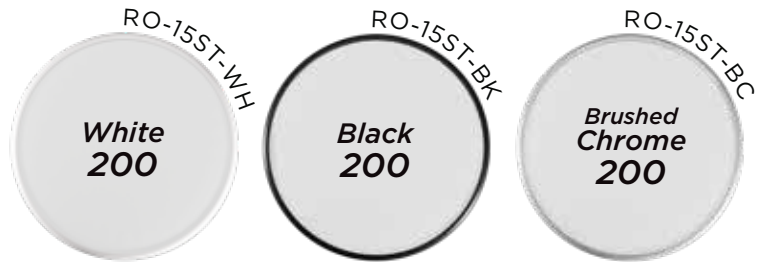

Finish Options