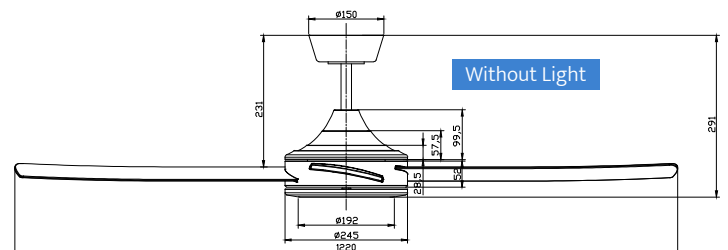

Breeze Silent AC

48" 1220mm

CEILING
FAN

**6 Years
Warranty***

3 Years In-Home

Max Motor Wattage	55W AC
Max Airflow	13,255m³/hr
Controller Type	3 speed wall control
Materials	Rust-Proof ABS
Installation Locations	Indoor and Covered Outdoor
Warranty	6 Year Warranty *3 Year In-Home, 12 Months Remote and Receiver PLUS 3 Year Parts Upon Product Registration

Light Kit - Accessory

Lumen Output	2300lm - 2500lm - 2400lm
Available Colour Temperatures	3000K - 4000K - 6000K
Light Kit Wattage	24W LED
Dimmable	Yes, step dimmable

Light and Easy

The Breeze Silent AC ceiling fan has a **modern, retrofittable LED light kit available** as an optional accessory for fuss-free install or replacement. Boasting up to **2500 lumens**, this unique light is enabled with the latest **tri-colour** tech and is **step dimmable**.

Easy on the Eyes, Ears and Environment

Features a **55W AC Motor**. This ultra-stylish fan provides smooth, **efficient and whisper-quiet** airflow paired with a sleek, modern style to keep you cool for years to come.

Be Blown Away

With up to **13,255m³/hr** of quiet airflow, adaptable for ultimate comfort with **3-speed** wall controller or **optional remote control** accessory for a breezy installation.

The Great Outdoors

Made with durable ABS, this ceiling fan is made for the harsh Aussie climate, the Breeze Silent AC performs beautifully indoor or in covered outdoor spaces.

Line Art