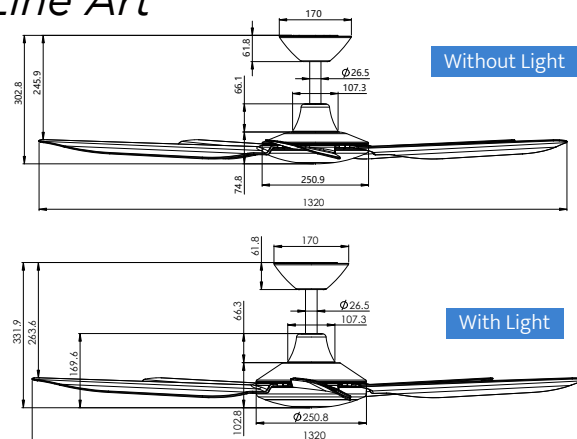

Storm DC

52" 1320mm

CEILING FAN

6 Years Warranty*
3 Years In-Home

Airflow	
Efficiency	

Max Motor Wattage	26W DC
Max Airflow	14,928m³/hr
Controller Type	6 speed remote with summer/winter and timer functions
Materials	Rust-Free ABS
Installation Locations	Indoor and Covered Outdoor
Warranty	6 Year Warranty *3 Year In-Home, 12 Months Remote and Receiver PLUS 3 Year Parts Upon Product Registration

Light and Easy

Light up your space with up to 2370 lumens of bright dimmable LED light enabled with the latest tri-colour tech.

Easy on the Eyes, Ears and Environment

Features a 26W DC Motor. The Storm is the perfect replacement for traditional metal ceiling fans with 5 expertly crafted ABS blades to maximise air output and energy-efficiency.

Tailor to your Space

With light and dark timber woodgrain finish options available.

Be Blown Away

With up to 14,928m³/hr of quiet airflow, adaptable for ultimate comfort with 6-speed options, summer/winter control and timer function through included remote control.

The Great Outdoors

Made with durable ABS, this ceiling fan is made for the harsh Aussie climate, the Storm performs beautifully indoor or in covered outdoor spaces.

With Light Option

Lumen Output	1443lm - 2370lm - 2123lm
Available Colour Temperatures	3000K - 4000K - 6000K
Light Kit Wattage	18W LED
Dimmable	Yes, step dimmable

Line Art