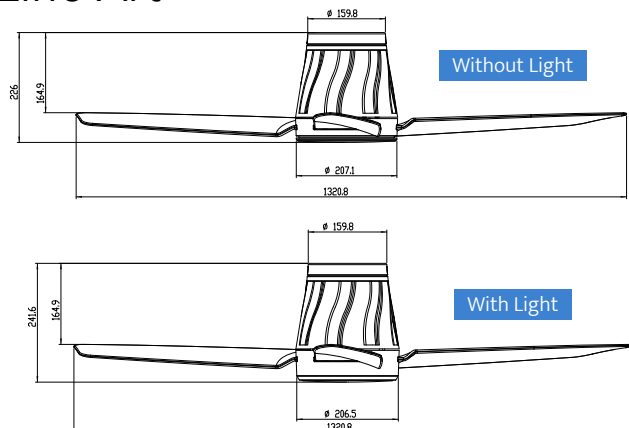

Profile DC

50" 1270mm

CEILING FAN

6 Years Warranty*
3 Years In-Home

Max Motor Wattage	26W DC
Max Airflow	12,081m³/hr
Controller Type	6 speed remote with light control, summer/winter and timer functions
Materials	Rust-Free ABS
Installation Locations	Indoor and Covered Outdoor
Warranty	6 Year Warranty *3 Year In-Home, 12 Months Remote and Receiver PLUS 3 Year Parts Upon Product Registration

Light and Easy

Light up your space with up to 2370 lumens of bright dimmable LED light enabled with the latest tri-colour tech.

Easy on the Eyes, Ears and Environment

Features a 26W DC Motor. The Profile is the modern solution to lower ceilings with great airflow, energy-efficiency and whisper-quiet operation.

Tailor to your Space

With light and dark timber woodgrain finish options available.

Be Blown Away

With up to 12,081m³/hr of quiet airflow, adaptable for ultimate comfort with 6-speed options, summer/winter control and timer function through included remote control.

The Great Outdoors

Made with durable ABS, this ceiling fan is made for the harsh Aussie climate, the Profile performs beautifully indoor or in covered outdoor spaces.

With Light Option

Lumen Output	1443lm - 2370lm - 2123lm
Available Colour Temperatures	3000K - 4000K - 6000K
Light Kit Wattage	18W LED
Dimmable	Yes, step dimmable

Line Art